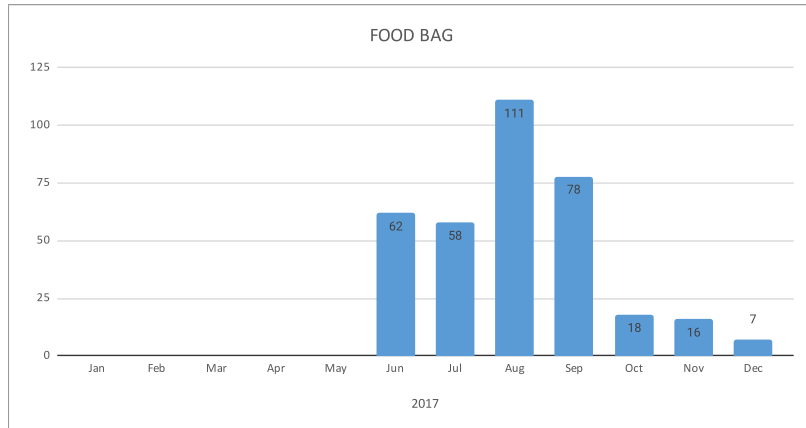

2017-2018 Food data

MONTH	SOUP KITCHEN	FOOD BAG
Jan-17	163	
Feb-17	108	
Mar-17	260	
Apr-17	457	
May-17	347	
Jun-17	459	62
Jul-17	557	58
Aug-17	578	111
Sep-17	571	78
Oct-17	323	18
Nov-17	183	16
Dec-17	133	7

Month - 2017	Soup Kitchen
Jan	163
Feb	108
Mar	260
Apr	457
May	347
Jun	459
Jul	557
Aug	578
Sep	571
Oct	323
Nov	183
Dec	133

Month - 2017 FOOD BAG

Jan	
Feb	
Mar	
Apr	
May	
Jun	62
Jul	58
Aug	111
Sep	78
Oct	18
Nov	16
Dec	7