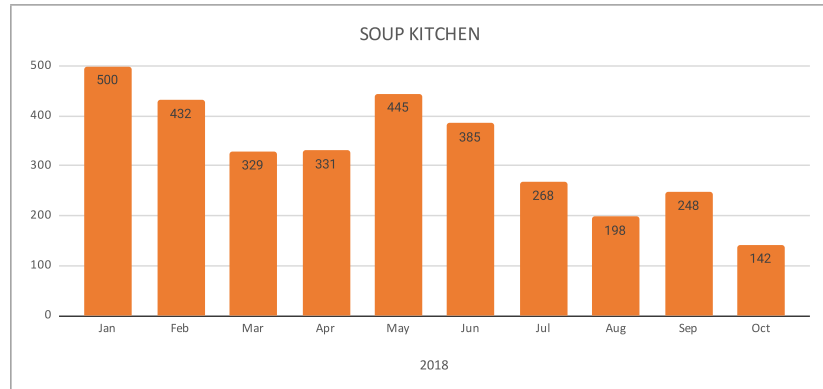

MONTH 2018	SOUP KITCHEN (M)
Jan	500
Feb	432
Mar	329
Apr	331
May	445
Jun	385
Jul	268
Aug	198
Sep	248
Oct	142