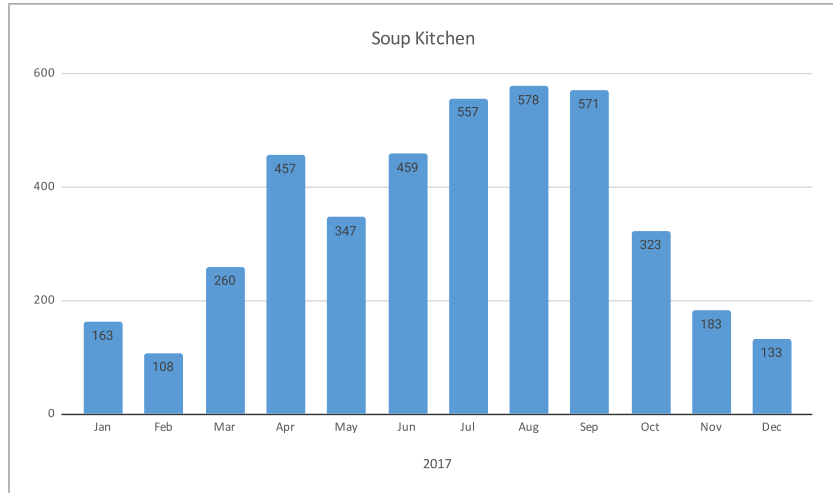

Month - 2017	Soup Kitchen
Jan	163
Feb	108
Mar	260
Apr	457
May	347
Jun	459
Jul	557
Aug	578
Sep	571
Oct	323
Nov	183
Dec	133